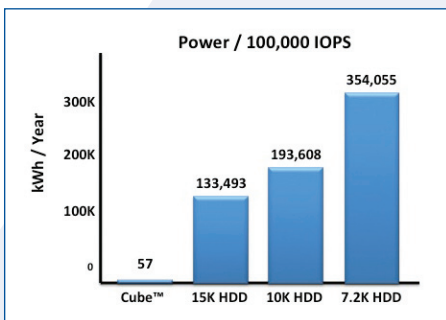

OVERVIEW

Iceberg has developed Cube™, a product family of the industry's fastest, high-performance cloud appliances. They are self-contained, highly secure, extreme performance data centre solutions that can exceed millions of IOPs while using 1/10th of the floor space, 1/10th of the power and costing 1/10th of legacy solutions. All Cube™ Models are totally customizable - you never have to worry that you're buying too much. You have the choice of buying one of our standard configurations but always have the option of customizing to your specific requirements.

For the first time companies can stage their own personal cloud without having to build a large data centre. The Cube™ Family supports millions of users in high-speed virtual environments. This technology takes virtual computing to the next level delivering high speed, scalable, secure, low power consumption computing at a fraction of the cost of conventional computing. With read/write speeds exceeding one million I/O per second and read and write bandwidth over 6 GB/s, NAND flash solid state storage is the foundation of the Cube™ and gives it the equivalent spindle speeds of 10,000 standard hard drives (over 1 million IOPS) and the bandwidth of 16 fibre channel cards (over 5 GB/s) all in a 7U chassis. All appliances can be linked and will scale to handle any IO or bandwidth requirement.